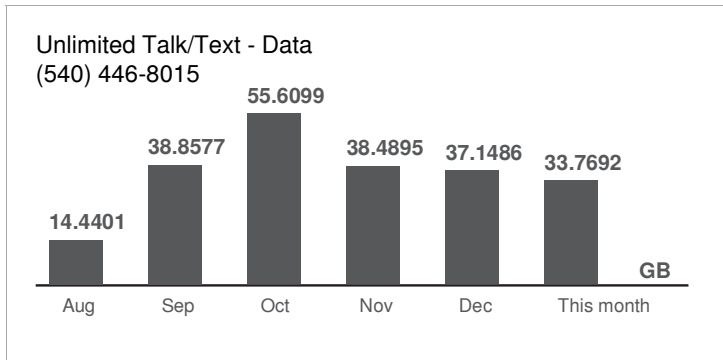

Government Taxes & Fees

Taxes and fees imposed directly on customers, which Sprint collects on the government's behalf.

Virginia State Sales Tax	$3.16
Stafford County Sales Tax	$0.25
Virginia State 911 Tax	$0.75

Government Taxes & Fees **$4.16**

Usage - Unlimited Talk/Text

Unlimited Talk and Text Plan includes Unlimited Anytime Minutes and Unlimited Text while on the Sprint Network. The Recurring Charge is not discountable.

	Anytime Minutes (Unlimited)	Text (Unlimited)	MMS/ Picture Mail (Unlimited)	Data (Unlimited, GB)	Data Roaming (See Terms, MB)
(540) 446-8015	2,051	1,593	117	33.7692	0.0

Historical Usage