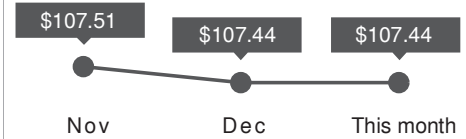

Contact Us
sprint.com/contactus

1-888-211-4727
(*2 from your Sprint Phone)

1 of 5

Account Number: 749406158
Bill Period: Jan 01 - Jan 31, 2017

Last Bill

Previous Balance	$214.95
Payments - Thank you!	-$107.51
Balance Forward	$107.44

Due Immediately **$107.44**

This Bill

Account Charges	$7.99
Plans & Equipment	$91.43
Sprint Surcharges	$3.86
Government Taxes & Fees	$4.16
Total Charges this Bill	$107.44

Due Feb 24 **$107.44**

Total Amount Due

$214.88

Let's talk about this bill

Your account is past due. Please pay immediately.

Pay Online
sprint.com/mysprint

Pay by Phone
1-800-784-2608
(*3 from your Sprint Phone)

Pay by Mail
Return the form below with a check payable to: Sprint

Please see the News and Notices section on page 2 for important information and changes to Sprint's policies.

Last three months (new charges)

PO Box 629023 El Dorado Hills, CA 95762

Scan to pay

Detach and return this remittance form with your payment.

Past due amount of $107.44 due immediately. New charges due by Feb 24.
Account Number 749406158

Amount Due

$214.88

Amount Enclosed

$ _____

PO Box 4191
Carol Stream, IL 60197-4191

TAYLOR WHITE
60 BRENTSMILL DR
STAFFORD, VA 22554-7755

749406158 00000010744 000000107440 000000214883